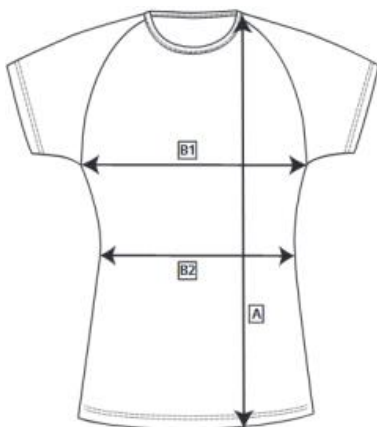

MM my mate - Ladies' Tee

✓ Druck vorn
✓ Druck hinten

✓ DTF vorn
✓ DTF hinten
✗ DTF am Arm

✗ Stick

miners mate
100% Baumwolle
Grammatur: 160 g/m²

XS, S, M, L, XL, XXL

		XS	S	M	L	XL	XXL
A	Body length from HPS	61,00	63,00	65,00	67,00	69,00	71,00
B1	1/2 Chest	42,00	45,00	48,00	52,00	56,00	60,00
B2	1/2 Waist	42,00	39,00	42,00	46,00	50,00	54,00