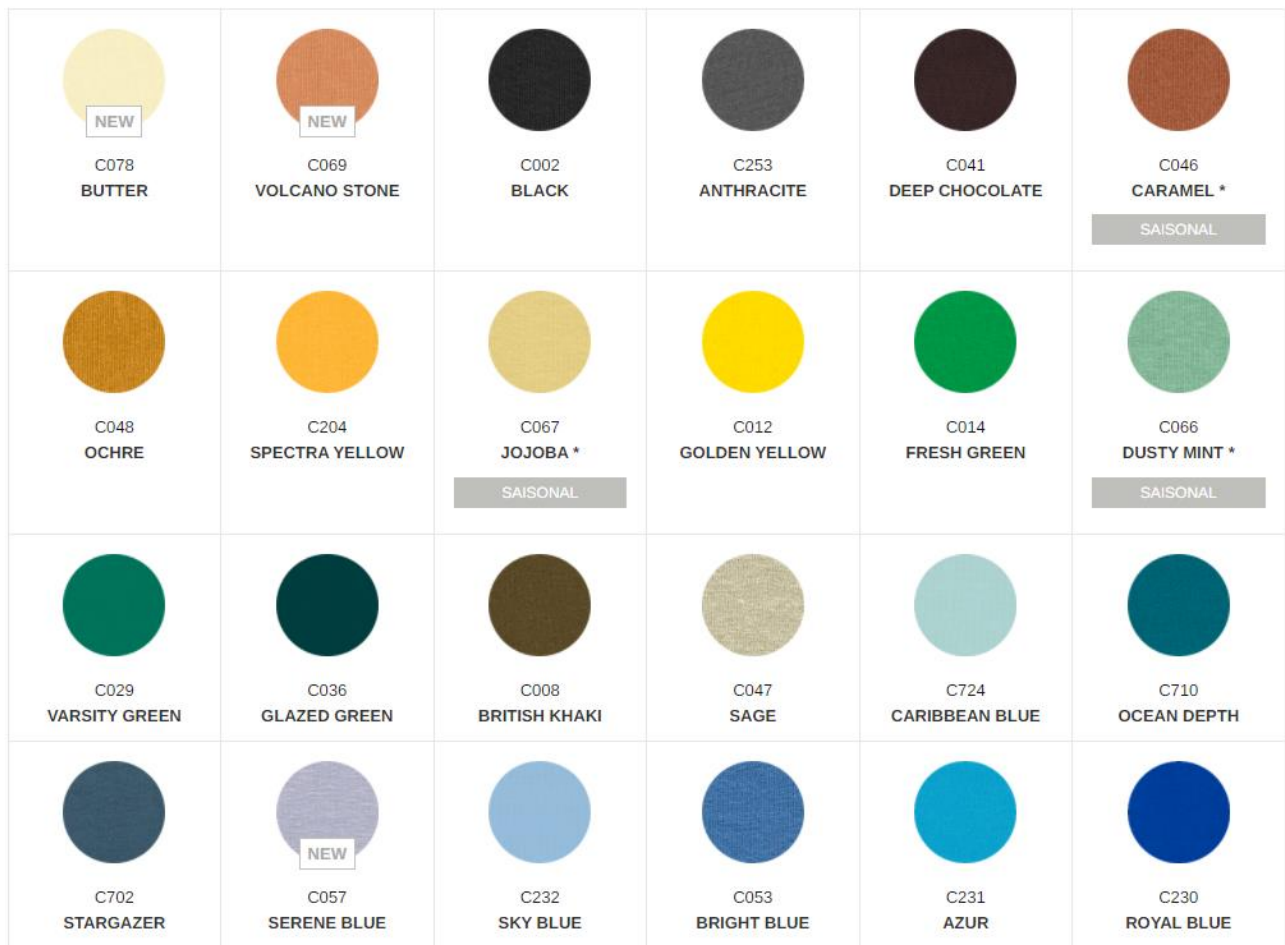

C682
CREAM HEATHER PINK

SPECIAL HEATHERS

C588
BLACK HEATHER BLUE

C670
DARK HEATHER DENIM

C664
HEATHER GRAPE RED

COLORS

C002
BLACK

C253
ANTHRACITE

C230
ROYAL BLUE

C727
FRENCH NAVY

C240
RASPBERRY

C004
RED

C244
BURGUNDY

S&S STELLA EXPRESSER Damen

- ✓ Druck vorn
- ✓ Druck hinten

- ✓ DTF vorn
- ✓ DTF hinten
- ✗ DTF am Arm

WHITES

COLORS

 C034 MAJORELLE BLUE	 C039 LAVA GREY	 C727 FRENCH NAVY	 C240 RASPBERRY	 C024 PINK PUNCH	 C052 CARMINE RED
 C004 RED	 C244 BURGUNDY	 C241 PLUM	 C062 HIBISCUS ROSE	 C063 LAVENDER	 C030 LAVENDER DAWN
 C049 MAUVE * SAISONAL	 C016 CANDY PINK	 C005 COTTON PINK	 C038 CANYON PINK	 C050 ROSE CLAY	 C051 MELON CODE
 C013 BRIGHT ORANGE					

ESSENTIAL HEATHERS

 C651 DARK HEATHER GREY	 C650 MID HEATHER GREY	 C250 HEATHER GREY	 C680 CREAM HEATHER GREY	 C592 HEATHER SAND	 C659 MID HEATHER KHAKI
 C656 MID HEATHER GREEN	 C653 MID HEATHER BLUE	 C682 CREAM HEATHER PINK			