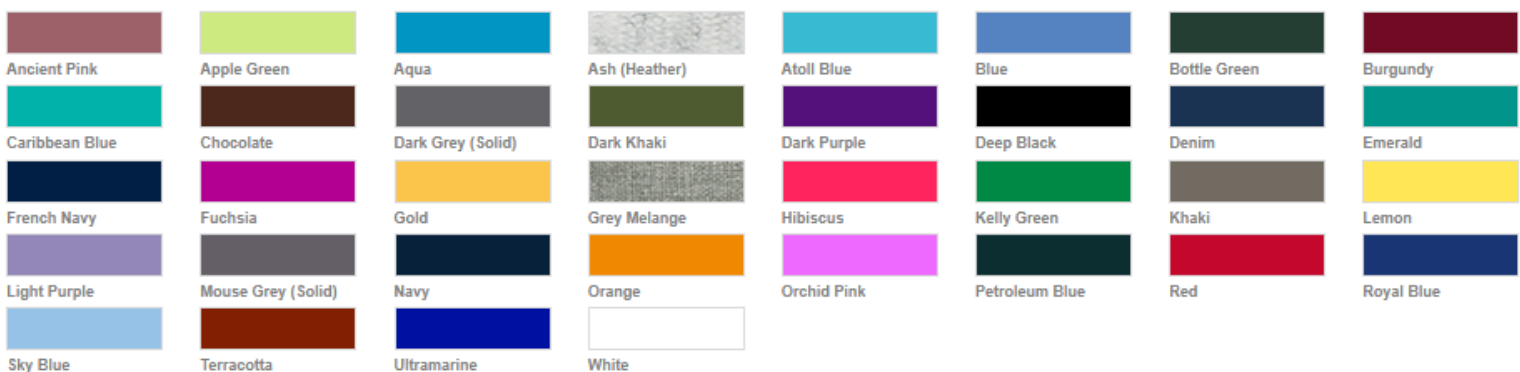

Product	Product code	Product name	Size type	Sizes				
L191	11502	IMPERIAL WOMEN	Adults	S	M	L	XL	XXL
L191	11502	IMPERIAL WOMEN	Adults	Length/Width	61/41	63/44	65/47	67/50 69/53