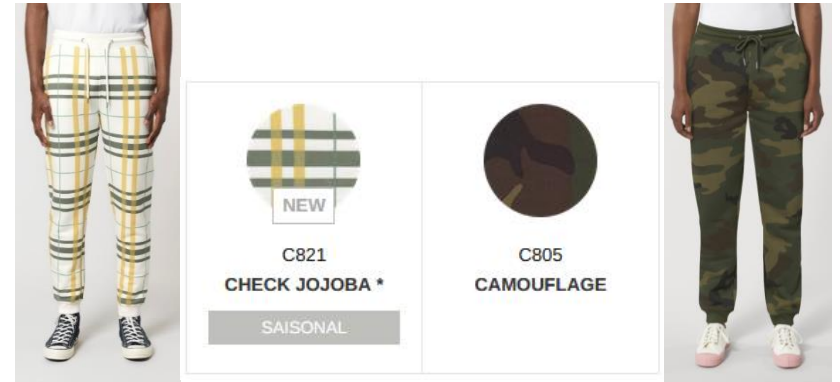

S&S MOVER AOP

85% BIO-BAUMWOLLE, 15% RECYCELTES POLYESTER

XS - 3XL

NORMALE PASSFORM

300 GSM