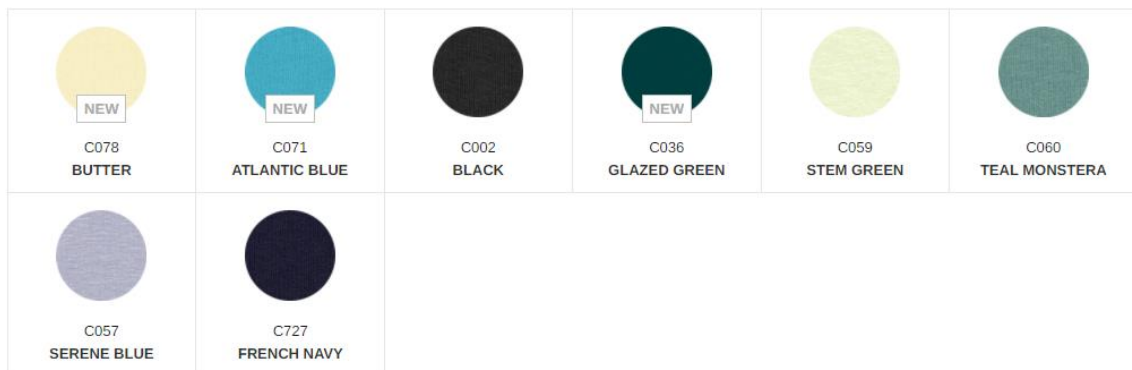

BYB Terry Shorts Unisex

✗ Druck

✓ DTF

✓ Stick

Build Your Brand

Black: 95% Baumwolle / 5% Elasthan

Charcoal (kein DTF): 57% Baumwolle / 38% Polyester / 5% Elasthan

Heather Grey: 85% Baumwolle / 10% Viskose / 5% Elasthan

👕 NORMALE PASSFORM

👤 300 GSM

WHITES

ESSENTIAL HEATHERS

COLORS

COLORS

S&S STELLA CUTS Damen

✘ Druck