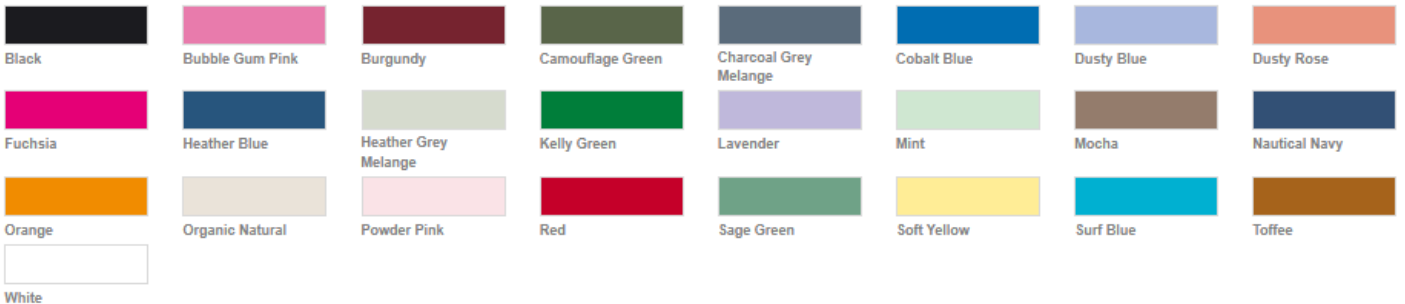

BZ10 Baby Short Sleeve Bodysuit
1/2 Chest
Length

0-3M	3-6M	6-12M	12-18M	18-24M
21	22	24	25.5	27
39	42.5	46	50	54